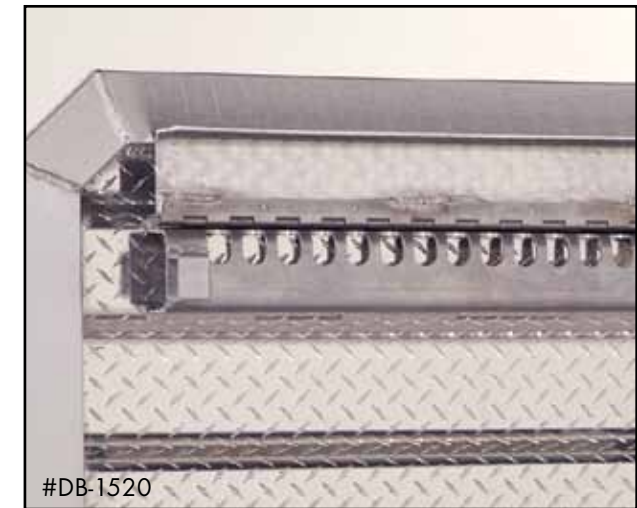

CHAIN RACK

#DB-1520