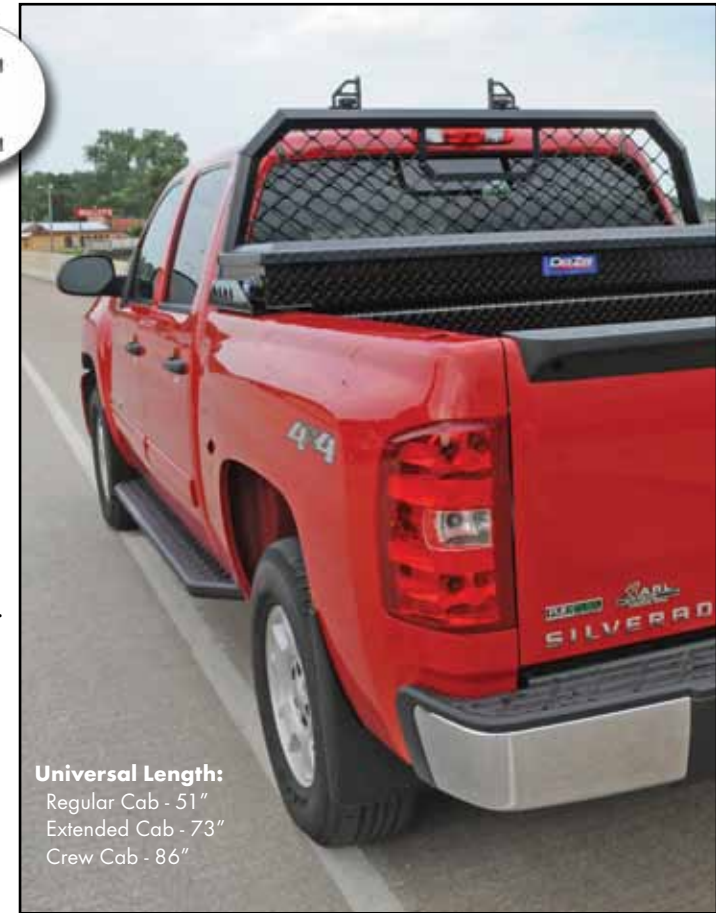

Universal Length:
Regular Cab - 51"
Extended Cab - 73"
Crew Cab - 86"

Choose from one of three finishes