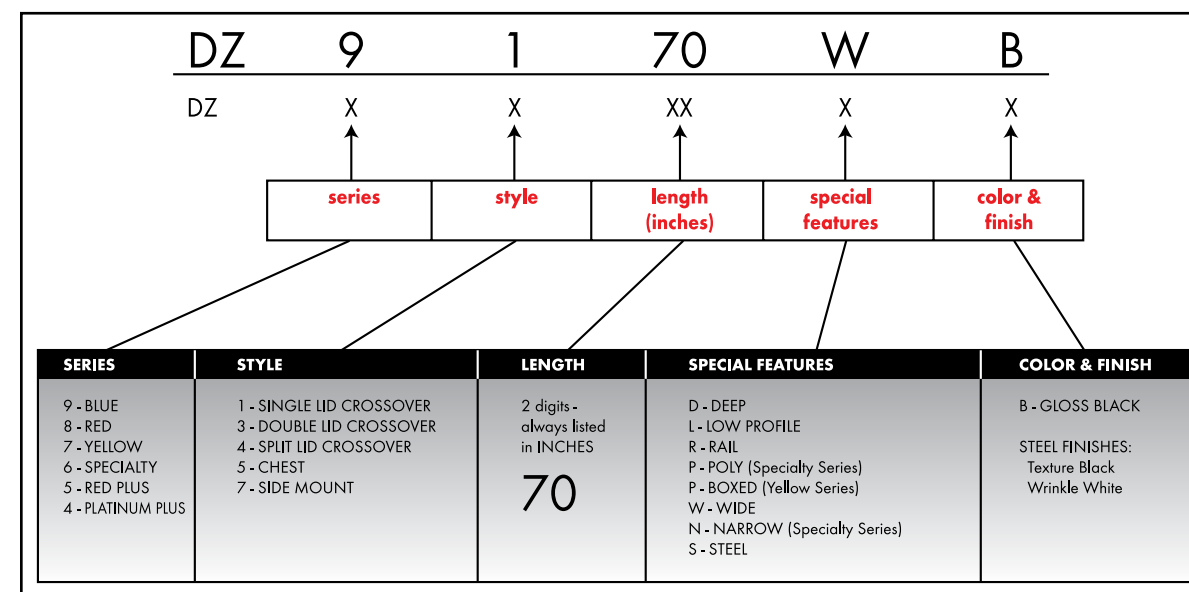

STYLE	BLUE SERIES	RED SERIES	YELLOW SERIES
CROSSOVER			
CHEST (SQUARE)			N/A
CHEST (SLANT)	N/A		N/A
SIDEMOUNT			N/A

Use the above diagram to determine tool box measurements. The chart below demonstrates how the tool box part numbers were derived.