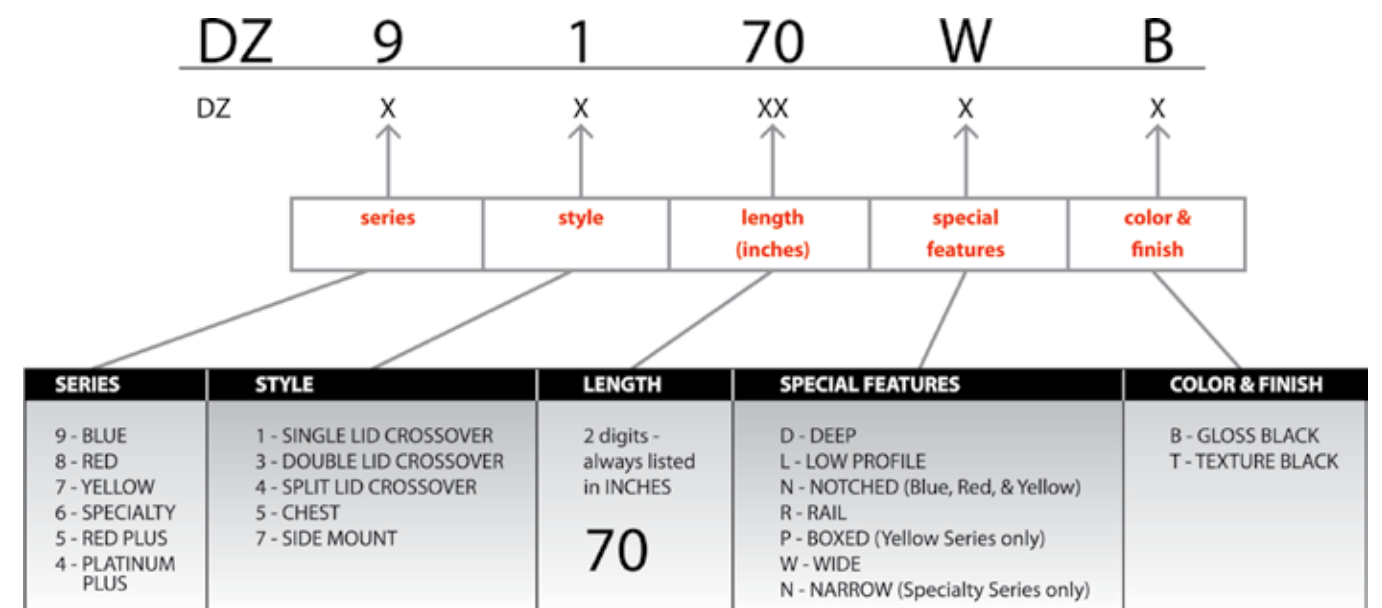

Steel Transfer Tanks

DZ91747S(B)	60"	47.625"	30"	12"	-	24"	-	6.5"	84 gallons
DZ91750S(B)	24"	-	24"	-	-	24"	-	-	55 gallons
DZ91751S(B)*	60"	-	30"	9"	-	24"	-	9"	98 gallons
DZ91752S(B)	60"	-	9"	-	-	19"	-	-	38 gallons
DZ91753S(B)	48"	-	24"	-	-	24"	-	-	108 gallons
DZ91754S(B)	30"	-	30"	10"	-	24"	-	8"	50 gallons
DZ91768S(B)	56"	-	30"	9"	-	24"	-	9"	92 gallons
DZ91791S(B)	60"	47.75"	30"	11.5"	-	18.75"	-	12"	62 gallons

Combo Tanks - Aluminum & Steel

DZ91740(B)	54"	-	18"	6.5"	11.5"	20"	9"	-	50 gallons
DZ91740S(B)	56"	-	18"	6.5"	11.5"	20"	9"	-	50 gallons
DZ91741(B)	48"	-	30"	9"	-	24"	9"	-	78 gallons
DZ91742(B)	56"	-	30"	9"	-	24"	9"	-	92 gallons
DZ91759(B)	60"	47.625"	30"	12"	-	24"	-	6.5"	84 gallons
DZ91759S(B)	60"	47.625"	30"	12"	-	24"	-	6.5"	84 gallons

Pumps, Meters, & Replacement Parts

DZGASCAP	Replacement Vented Gap Cap for Liquid Transfer Tanks - Cap & Neck
DZGASCAP2	Replacement Vented Gap Cap for Liquid Transfer Tanks - Cap Only
123000-06	Rotary Hand Pump - 10 gallons per 100 revolutions
137100-01	12-Volt Electric Fuel Pump - 8 gallons per minute
110000-107	12-Volt Electric Fuel Pump - 15 gallons per minute
113255-1	Digital Fuel Meter - 3-30 GPM Measurement

MEASUREMENTS	STYLE	PLATINUM SERIES	BLUE LABEL	RED LABEL	YELLOW LABEL
	CROSSOVER				
	CHEST (SQUARE)	N/A			N/A
	CHEST (SLANT)	N/A	N/A		N/A
	SIDEMOUNT	N/A			N/A

Part Number Layout

NOTE: Each Part has a minimum of four part numbers (series, style, length). Additional characters indicate special features (deep, low profile), and finish (black).

EXAMPLE PART NUMBERS LISTED BELOW:

SERIES	STYLE	LENGTH	FEATURES	FINISH	PART NUMBER	DESCRIPTION
9	1	70	D	B	= DZ 9170DB	Blue Series, Single Lid Crossover, 70" Long, Deep, Black
9	5	60			= DZ 9560	Blue Series, Chest, 60" long
8	1	70	L		= DZ 8170L	Red Series, Single Lid Crossover, 70" Long, Low-Profile
7	1	70	P	B	= DZ 7170PB	Yellow Series, Single Lid Crossover, 70" Long, Boxed, Gloss Black