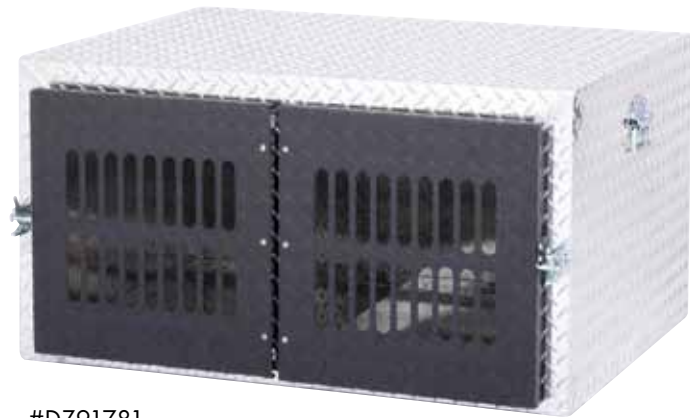

#DZ91781

DOG BOXES

- Made from Brite-Tread aluminum.
- Improved door design eliminates sharp edges.
- Vented for proper air circulation.
- Removable entry dividers.
- Improved latches secure doors tightly.

#DZ91781

CHEST STYLE

Fits most trucks

L	38"	W	29"	H	20"
Vol	12.75 cu.ft.