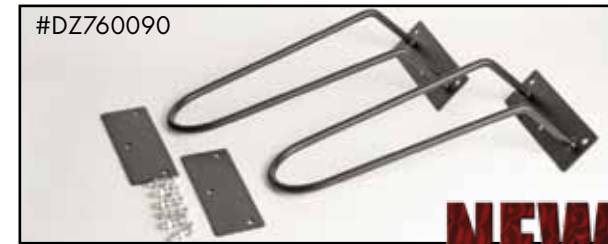

## WELDED CARRIER

- Prefabricated holes for multiple tie-downs.
- 500 lb capacity.