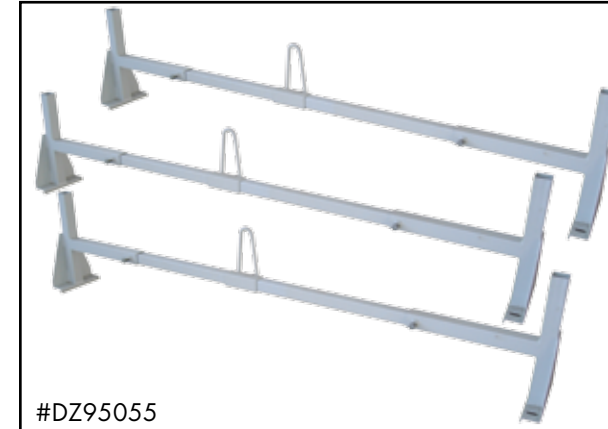

### #DZ95053

- Heavy duty 1/8" thick steel tubing.
- Black powder coated finish.
- Velcro tie-downs and ladder stop included.
- Adjustable height and width.
- Bolt-on installation.
- 200 lb. capacity per set of 2.
- Sold in pairs.
- Width: 23" • Height: 52.5"