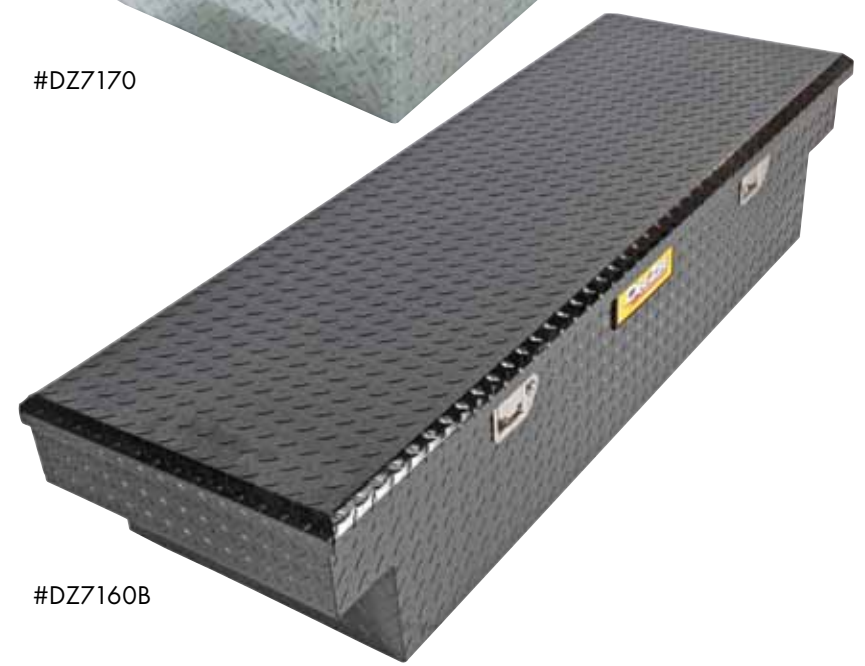

#DZ7170

SINGLE LID CROSSOVER

#DZ7160(B)

Fits mid/minis - not imports with 6' bed

L	60"	L-1	51"	L-2	
W	20"	W-1		W-2	
H	11.25"	H-1	5"	H-2	
Vol	7 cu.ft.				

#DZ7170(B)

Fits full size trucks

L	69.75"	L-1	60.75"	L-2	
W	20"	W-1		W-2	
H	11.25"	H-1	5"	H-2	
Vol	8.2 cu.ft.