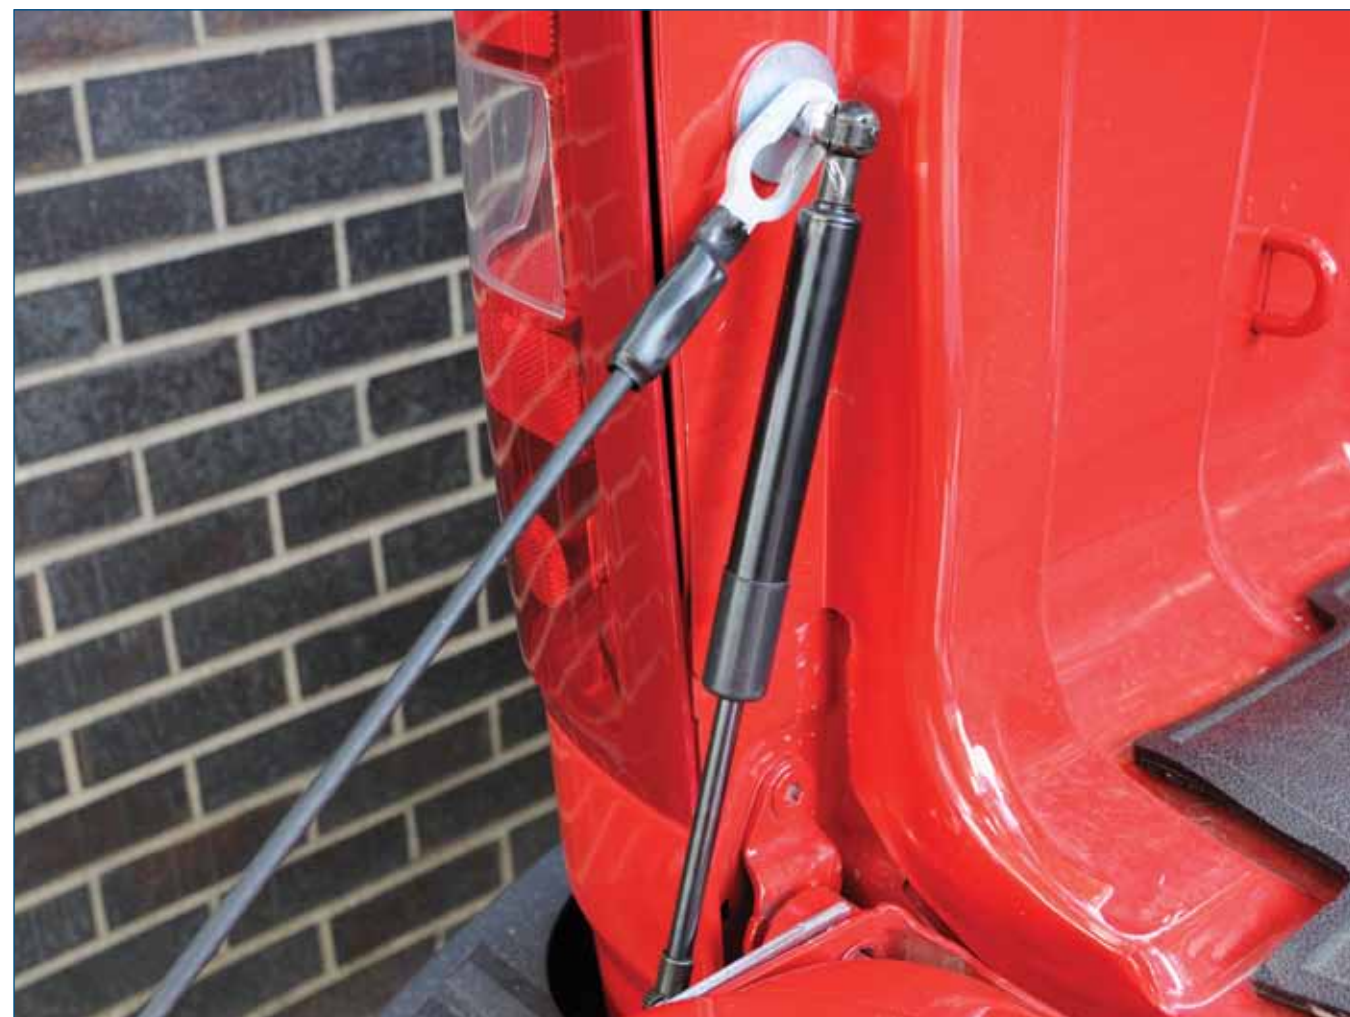

TAILGATE ASSIST			Single Unit	Display Rack
Chevy / GMC				944-8815
12	-	07 Silverado	DZ43101	
12	-	07 Sierra	DZ43101	
07	-	99 Silverado ('07 Classic Only)	DZ43100	
07	-	99 Sierra ('07 Classic Only)	DZ43100	
Dodge				944-8815
12	-	02 Ram	DZ43300	
Ford				944-8815
12	-	04 F150 (Not Flareside)	DZ43200	
03	-	97 F150 (Not Supercrew or Flareside)	DZ43203	
12	-	99 Superduty	DZ43203	
Lincoln				944-8815
09	-	04 Mark LT	DZ43200	
Nissan				944-8815
11	-	07 Frontier	DZ43501	
Ram Trucks (see Dodge)				
Toyota				944-8815
08	-	05 Tacoma	DZ43601	

DU-HA UNDERSEAT STORAGE		Black	Dark Gray	Light Gray	Tan	Display
CHEVROLET / GMC						
12	-	07 Chevy Silverado / GMC Sierra				
		Ext Cab Pickup		10045	10046	11087
		Crew Cab Pickup			10043	10044
07	-	99 Chevy Silverado / GMC Sierra Ext Cab Pickup ('07 Classic model only)		10001	10002	10003
FORD						
12	-	09 Ford F150				
		SuperCab Pickup	20071			11087
		Crew Cab Pickup (W/O Factory Underseat Rear Subwoofer)	20075		20076	20077
08	-	04 Ford F150				
		SuperCab / CrewCab	20004			20006
12	-	00 Ford SuperDuty F250 thru F550				
		SuperCab ('00-'12)	20031			11087
		Crew Cab ('03-'07)	20067	20068		20066
		Crew Cab 60/40 Split Bench Seat Only ('08-'12)	20067			20066
TOYOTA						
12	-	07 Toyota Tundra Double Cab	60051	60052		11087

VIZOR CADDY

CHEVROLET / GMC		Pewter	Shale
02	-	99 Silverado / Sierra Pickups	DZ91-4007-01
06	-	00 Suburban / Tahoe / Yukon / Yukon XL	DZ91-4004-01
07	-	02 Trailblazer	DZ91-4014-01
01	-	98 S-10 Blazer / S-10 Pickups	DZ91-4008-01
FORD		Neutral	Gray
05	-	02 250/350/450 Super Duty Pickups	DZ91-4006-02
01	-	00 250/350/450 Super Duty Pickups	
04	-	03 F-150 Pickup (Heritage Edition Only in '04)	DZ91-4011-02
02	-	00 F-150 Pickups	DZ91-4003-02
03	-	01 F-150 SuperCrew	DZ91-4003-02
02	-	01 Expedition	DZ91-4003-02
07	-	02 Explorer	DZ91-4009-02
07	-	00 Ranger Pickup	DZ91-4010-02
DODGE		Alabaster	
02	-	99 Ram 1500/2500 Pickups, ('02 2500 Pickup Only)	DZ91-4002-03
07	-	99 Durango	DZ91-4013-03
07	-	01 Caravan	DZ91-4012-03
03	-	01 Dakota	DZ91-4016-03