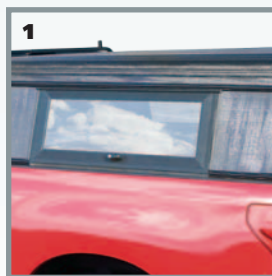

1. **1.** The optional side door is hinged and lockable.
2. **2.** An optional side awning window.
3. **3.** Radius rear door has the option available of two T-locks.
4. **4.** An optional Jet Rack interior ladder secures neatly on the ceiling.