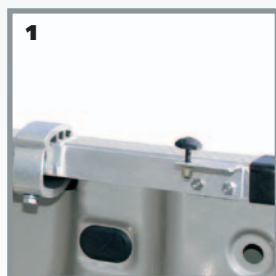

## Standard Features

- Locking handle
- Lift assist system
- Heavy-duty hinges
- Aluminum base rail system
- Limited three-year warranty on paint and structure

- 1.** Aluminum base rail system ensures quick and accurate installation every time – without drilling, screws or adhesives.
- 2.** Exclusive lift assist system provides easy opening and closing by absorbing the stress exerted by the gas struts within the system.
- 3.** Attractive locking handle design houses the keylock, offering protection from scratches and chips.
- 4.** Heavy-duty hinges allow for smooth, durable lifting.