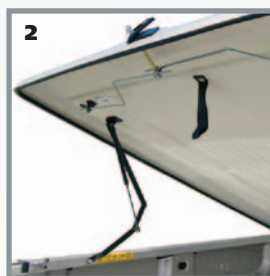

## Standard Features

- Locking handle
- Lift assist system
- Heavy-duty hinges
- Aluminum base rail system
- Limited three-year warranty on paint and structure

- 1.** Aluminum base rail system ensures quick and accurate installation every time – without drilling, screws or adhesives.
- 2.** Exclusive lift assist system provides easy opening and closing by absorbing the stress exerted by the gas struts within the system.
- 3.** Attractive locking handle design houses the keylock, offering protection from scratches and chips.
- 4.** Heavy-duty hinges allow for smooth, durable lifting.