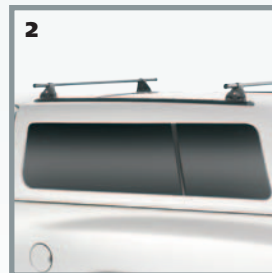

1. **1.** Vented side win-dors for easy accessibility to interior.
2. **2.** Yakima® roof racks help you store your stuff on top of your cap, creating more room inside for other cargo and equipment.
3. **3.** Recessed interior clothes rods flip down to create instant hanging space.
4. **4.** Tilt-down front window allows access for cleaning.